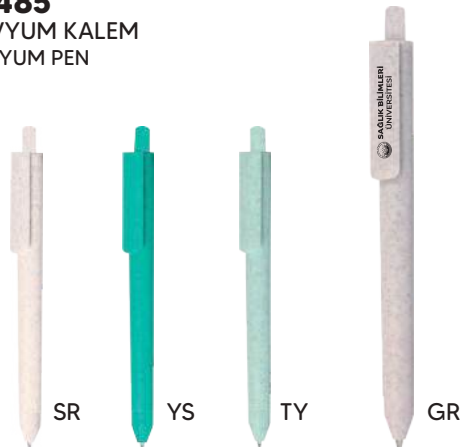

40951
ÇEVRE DOSTU TOHURLU VERSATİL KALEM
ECO-FRIENDLY SEEDS MECHANIC PEN

30709
SERDORA ANAHTARLIK
SERDORA KEYHOLDER

40485

OLİVYUM KALEM
OLIVYUM PEN