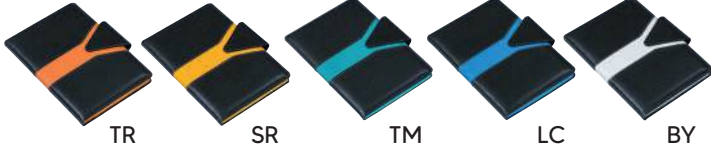

TR

SR

TM

LC

BY

70195

15x21 SARIYER TARİHSİZ AJANDA
15x21 SARIYER NOTEBOOK DIARY

70 gr Ivory / Ivory

224 Sayfa / Pages