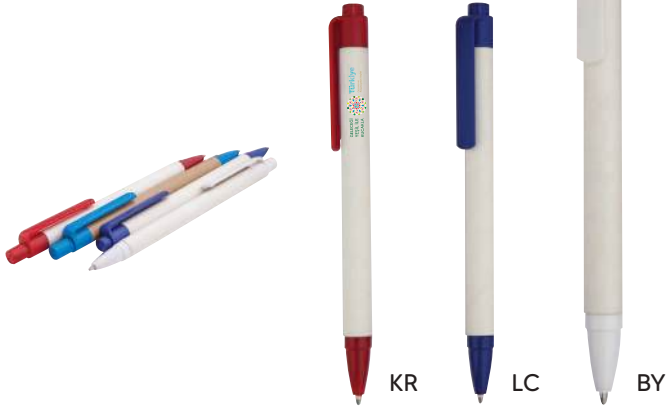

40587

BEYAZ KAĞIT KALEM
WHITE PAPER PEN

13,7 cm

38,5x32x23 cm

1000 adet / pcs

10 kg